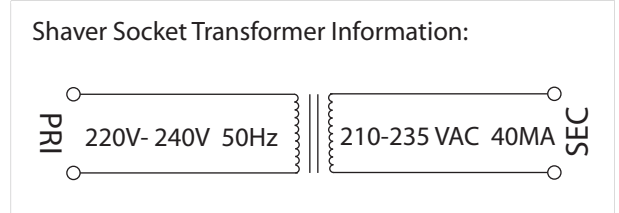

0598 Ixtra Shaverlight

1 x 24w 2G11		excl.
-----------------	--	-------

Zones	2	3
-------	----------	----------

NOTE:
Shaver socket can only be used with electric shavers and electric toothbrushes.
If used with a motion detector, ensure a minimum of 20 minutes ON time.