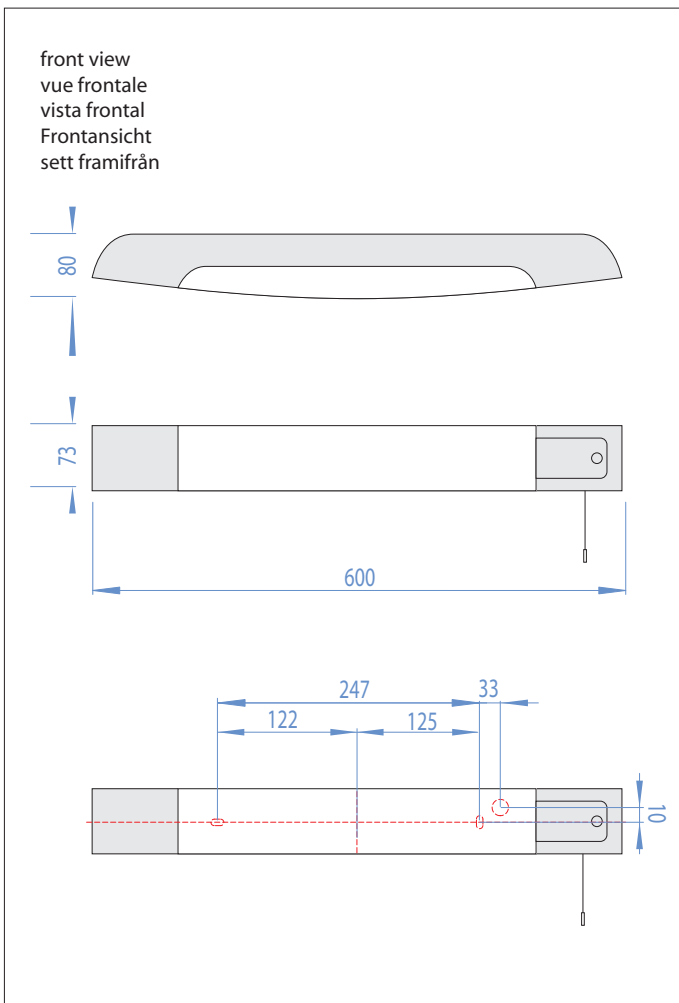

0598 Ixtra Shaverlight

1 x 24w 2G11		excl.
-----------------	--	-------

Zones	2	3
-------	----------	----------

NOTE:
Shaver socket can only be used with electric shavers and electric toothbrushes.
If used with a motion detector, ensure a minimum of 20 minutes ON time.