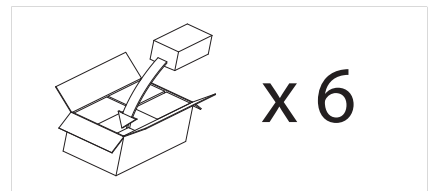

0598 Ixtra Shaverlight

1 x 24w 2G11		excl.
-----------------	--	-------

Zones	2	3
-------	----------	----------

NOTE:
Shaver socket can only be used with electric shavers and electric toothbrushes.
If used with a motion detector, ensure a minimum of 20 minutes ON time.