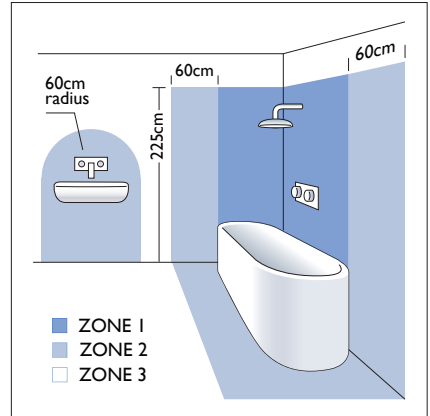

0598 Ixtra Shaverlight

1 x 24w 2G11		excl.
-----------------	--	-------

Zones	2	3
-------	----------	----------

NOTE:
Shaver socket can only be used with electric shavers and electric toothbrushes.
If used with a motion detector, ensure a minimum of 20 minutes ON time.